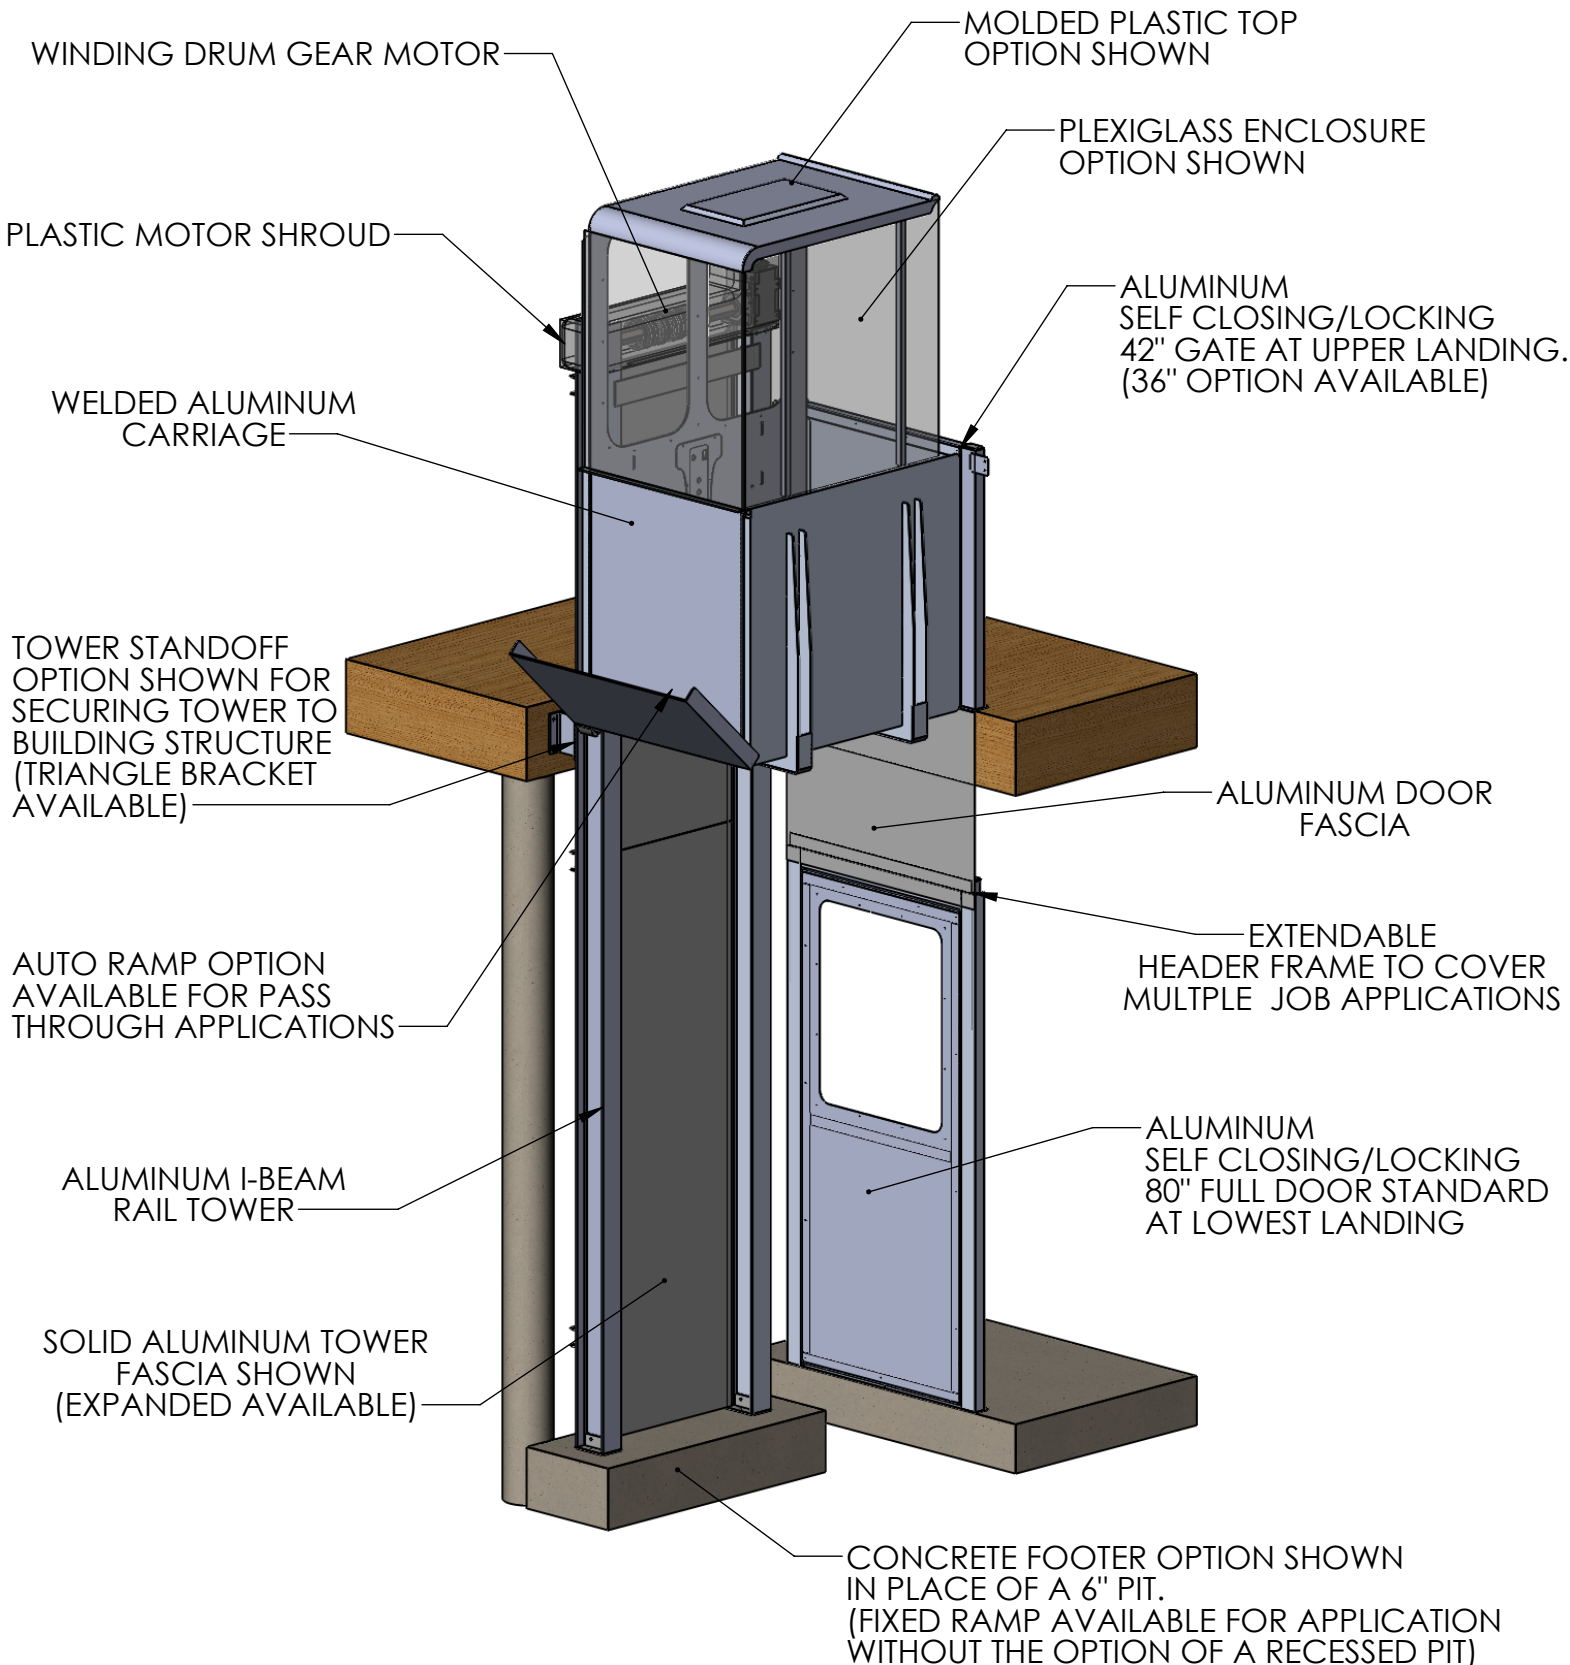

ODE-500 OVERVIEW

SEVERAL CONFIGURATIONS AVAILABLE

Precision Lift Industries 3605 N Davis Highway Pensacola, FL 32503 1-877-770-5862 Fax 850-433-7323

THE INFORMATION CONTAINED IN THIS DRAWING IS THE SOLE PROPERTY OF PRECISION LIFT INDUSTRIES, LLC. ANY REPRODUCTION IN PART OR AS A WHOLE WITHOUT THE WRITTEN PERMISSION OF PRECISION LIFT INDUSTRIES, LLC IS PROHIBITED.